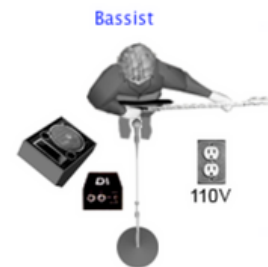

TAYLORHUGHES

TAYLOR HUGHES

1. Kick In
2. Kick Out
3. Sn Top
4. Sn Bottom
5. High Hat
6. Tom 1
7. Tom 2
8. Ride
9. OH Left
10. OH Right

11. Click
12. Bass DI
13. Star Acoustic
14. Guitar 1 (Amp)
15. Guitar 1 (Acoustic DI)
16. Keyboard 1 (Left)
17. Keyboard 1 (Right)
18. Keyboard 2 (Left)
19. Keyboard 2 (Right)
20. STAR VOX (Wireless)

20. BGV 1 (Keys)
21. BGV 2 (Drummer)

Taylor Hughes Stage Plot

Taylor Hughes Stage Plot

two guitar inputs / DI boxes
one vocal mic