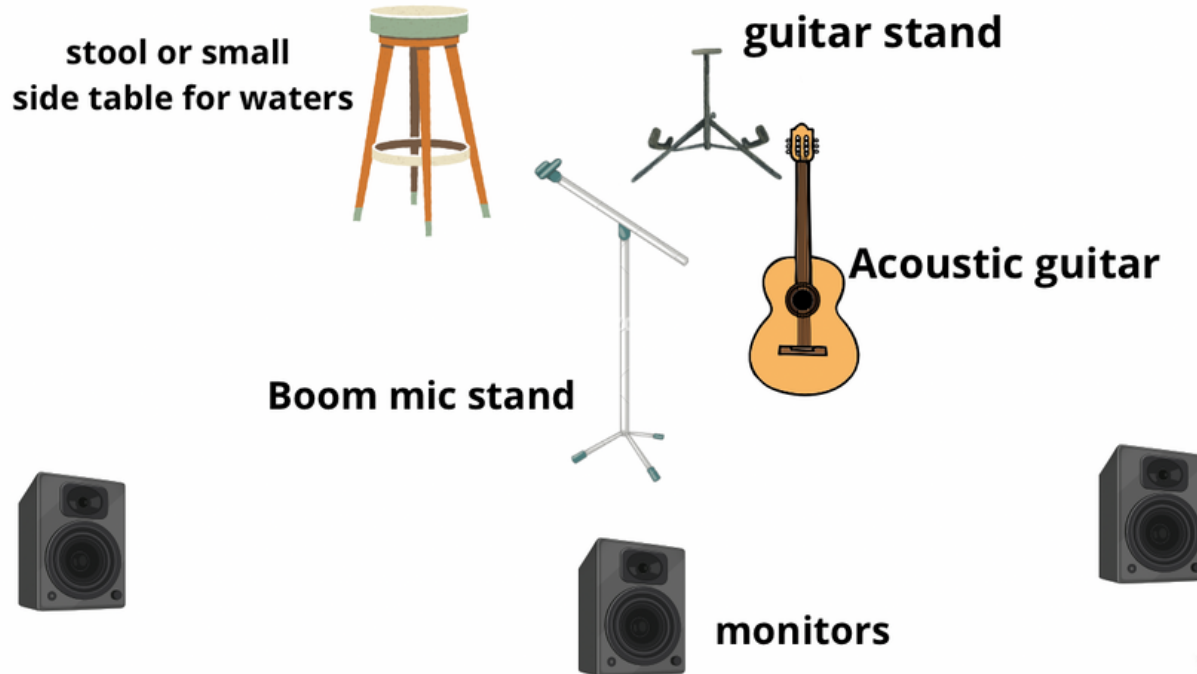

TAYLORHUGHES

TAYLOR HUGHES

1. Kick In
2. Kick Out
3. Sn Top
4. Sn Bottom
5. High Hat
6. Tom 1
7. Tom 2
8. Ride
9. OH Left
10. OH Right

11. Click
12. Bass DI
13. Star Acoustic
14. Guitar 1 (Amp)
15. Guitar 1 (Acoustic DI)
16. Keyboard 1 (Left)
17. Keyboard 1 (Right)
18. Keyboard 2 (Left)
19. Keyboard 2 (Right)
20. STAR VOX (Wireless)

20. BGV 1 (Keys)
21. BGV 2 (Drummer)

Taylor Hughes Stage Plot

Taylor Hughes Stage Plot

two guitar inputs / DI boxes
one vocal mic