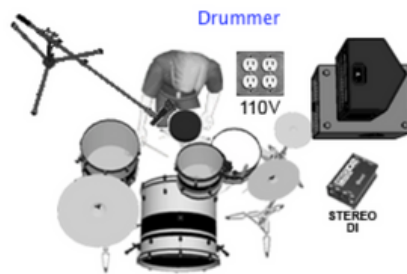

TAYLORHUGHES

TAYLOR HUGHES

1. Kick In
2. Kick Out
3. Sn Top
4. Sn Bottom
5. High Hat
6. Tom 1
7. Tom 2
8. Ride
9. OH Left
10. OH Right

11. Click
12. Bass DI
13. Star Acoustic
14. Guitar 1 (Amp)
15. Guitar 1 (Acoustic DI)
16. Keyboard 1 (Left)
17. Keyboard 1 (Right)
18. Keyboard 2 (Left)
19. Keyboard 2 (Right)
20. STAR VOX (Wireless)

20. BGV 1 (Keys)
21. BGV 2 (Drummer)

Taylor Hughes Stage Plot

Taylor Hughes Stage Plot

two guitar inputs / DI boxes
one vocal mic